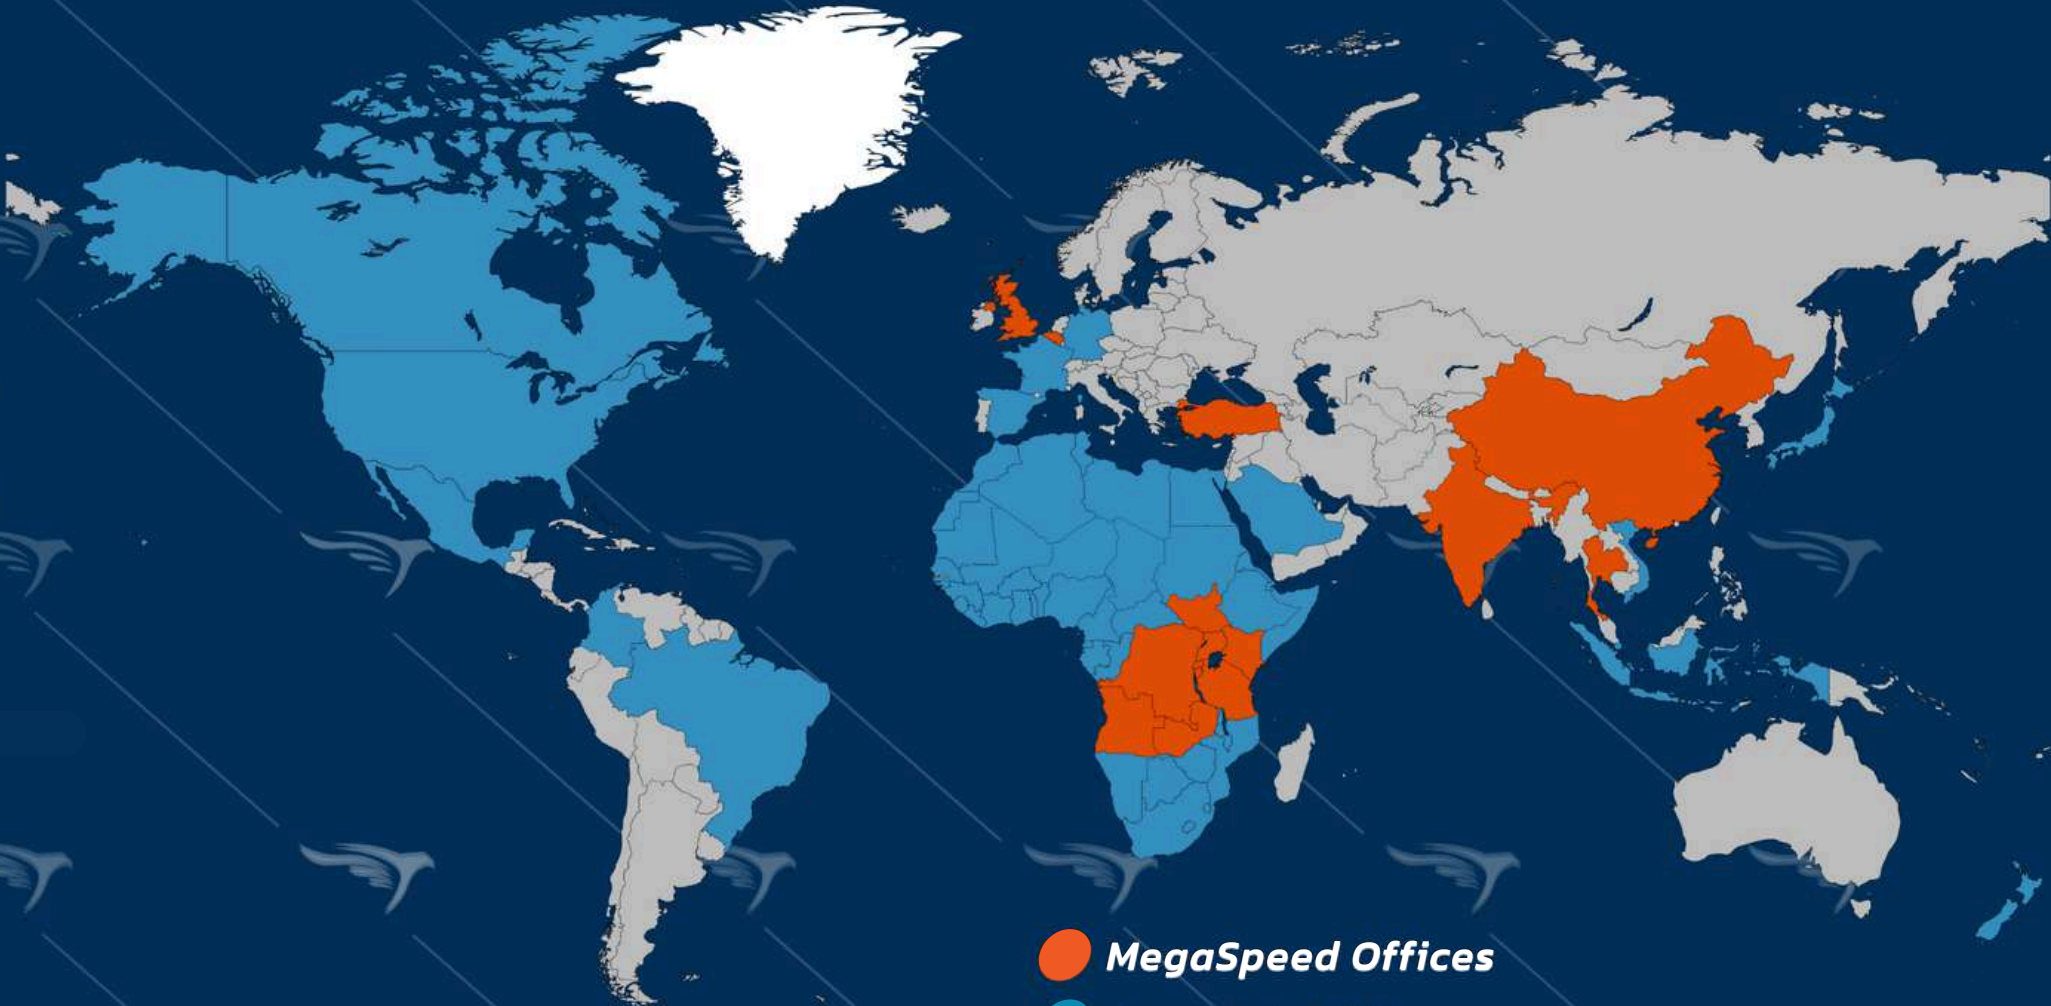

Our Presence

OVERSEAS OFFICES & TOP DESTINATIONS

ANGOLA
BURUNDI
D.R. CONGO
RWANDA
UGANDA
ZAMBIA
BELGIUM
CHINA
KENYA
SOUTH SUDAN
TANZANIA
UNITED KINGDOM
EGYPT
INDIA
THAILAND
TURKEY

ALGERIA
BAHRAIN
BENIN
BRAZIL
BURKINA FASO
CANADA
COLOMBIA
CÔTE D'IVOIRE
DJIBOUTI
ETHIOPIA
FRANCE
GABON
GERMANY
GHANA
INDONESIA
JAPAN
MALAWI

MALI
MEXICO
MOROCCO
MOZAMBIQUE
NETHERLANDS
NIGERIA
NEW ZEALAND
SAUDI ARABIA
SENEGAL
SINGAPORE
SOUTH AFRICA
SPAIN
TOGO
TUNISIA
USA
VIETNAM
ZIMBABWE

● **MegaSpeed Offices**
● **Associate Offices**

MEGA SPEED CARGO IN CHINA

GERMANY: HAMBURG PORT, BREMERHAVEN PORT

NETHERLANDS: ROTTERDAM PORT

SPAIN: BARCELONA PORT ITALY: GENOA PORT

POLAND: GDANSK PORT

ROMANIA: CONSTANTA PORT

UNITED KINGDOM: FELIXSTOWE PORT, SOUTHAMPTON PORT, LONDON GATEWAY

SOME OF THE MAJOR PORTS WHERE WE SHIP REGULARLY INCLUDE:

CHILE: IQUIQUE

VENEZUELA: LA GUAIRA, PUERTO CABELLO

JAMAICA: KINGSTON (LISTED TWICE)

PANAMA: MANZANILLO

PERU: CALLAO

DOMINICAN REPUBLIC: CAUCEDO

ECUADOR: GUAYAQUIL